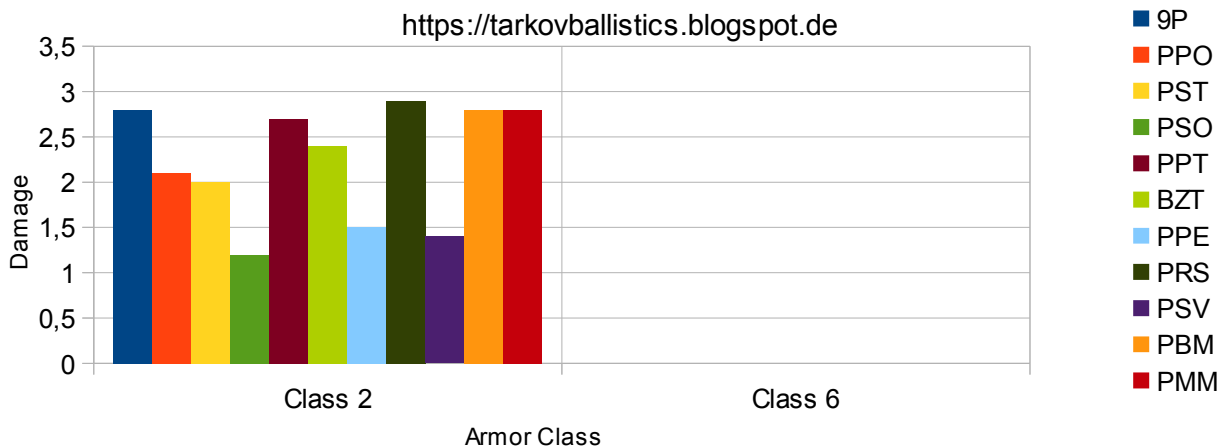

Armor Damage

<https://tarkovballistics.blogspot.de>